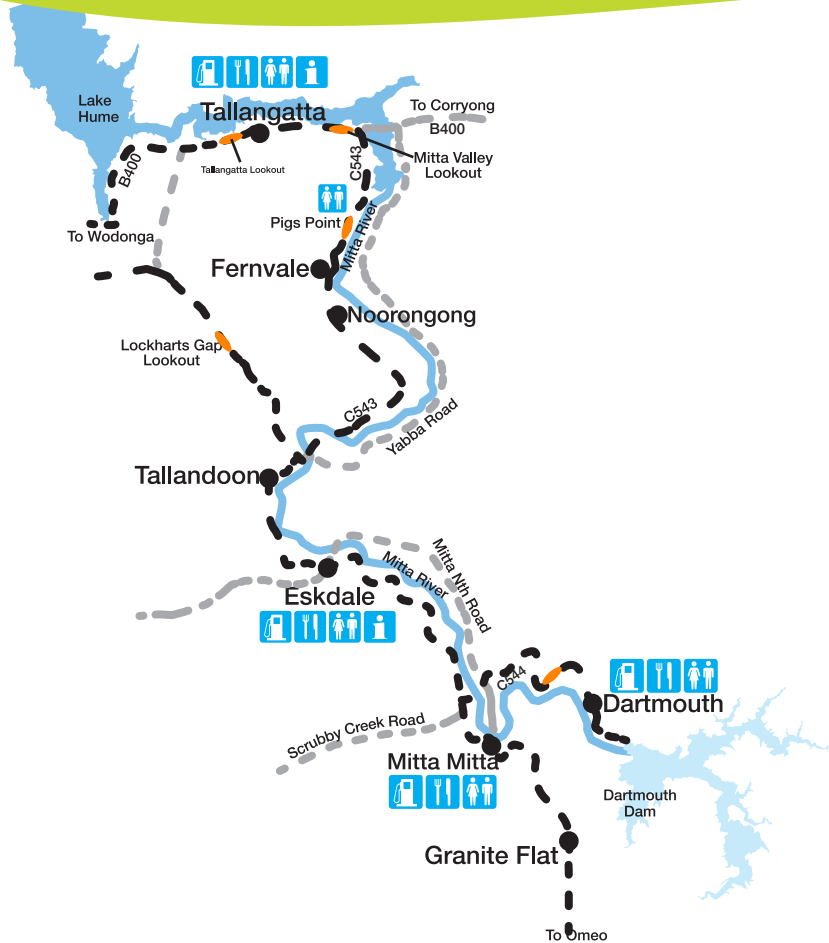

Explore Valleys, Lakes & Vistas

Mitta Valley Loop

Distances

Eskdale ← 18km → Mitta Mitta ← 18km →
 Dartmouth Dam ← 5km → Dartmouth
 ← 50km → Lockharts Gap Lookout
 ← 21km → Tallangatta

Fuel

Refreshments

Toilets

Visitor Information

Lakeside Loop

Murray River Road

Murray Valley Hwy

towongtourism 

• CORRYONG AND THE UPPER MURRAY • TALLANGATTA AND DISTRICT
 • MITTA VALLEY • LAKE HUME PENINSULA

www.valleyslakesandvistas.com • T 02 6076 2277